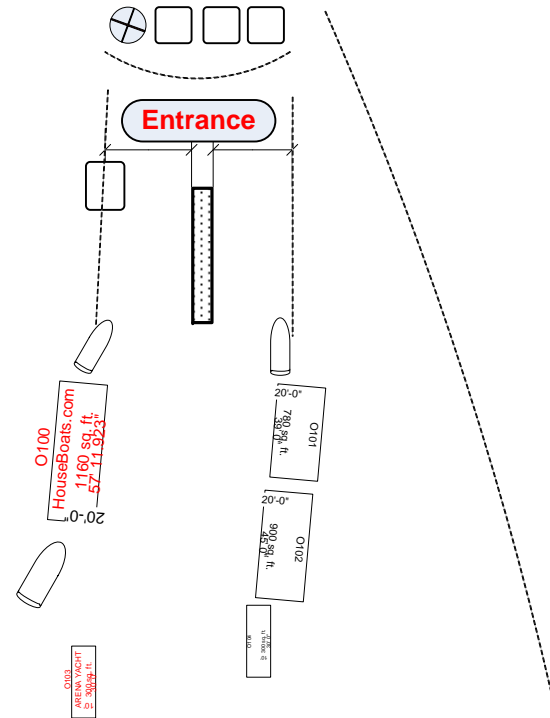

35th Annual Sacramento BOAT SHOW & OFFROAD EXTRAVAGANZA

March 11th – 14th
2010

Cal Expo Pavilion

ENTRANCE 71750 sq. ft.

Outdoor Off-Road Event Area

26400 sq. ft.