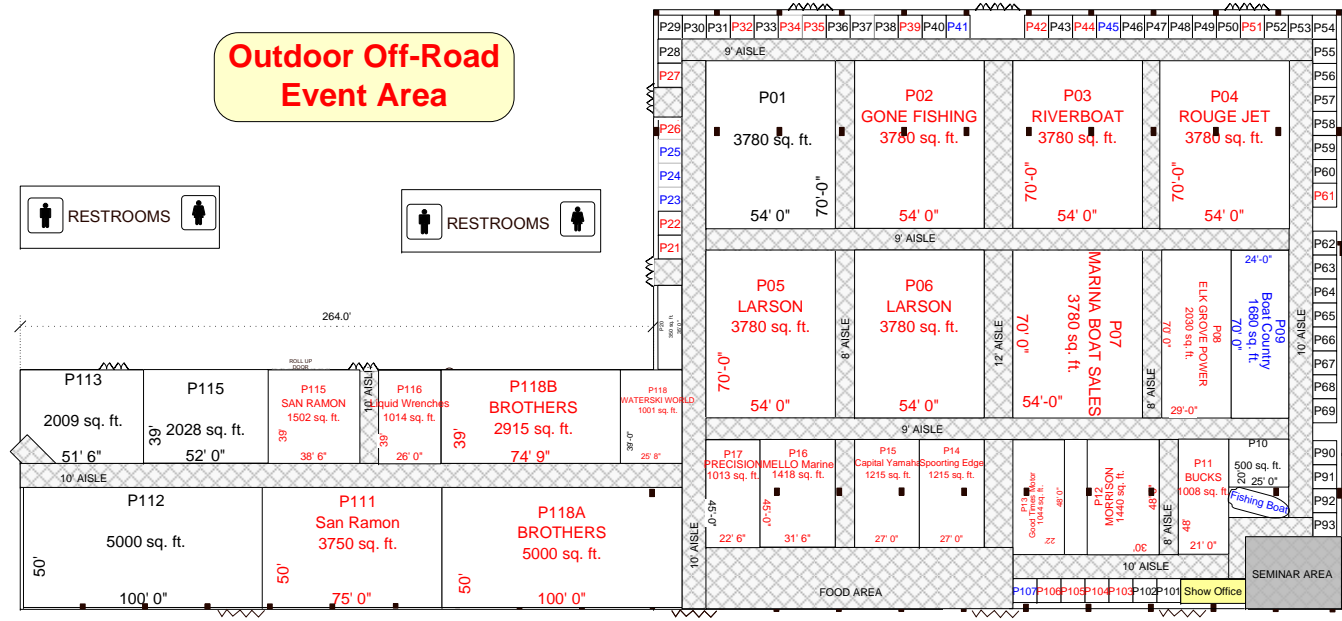

35th Annual Sacramento BOAT SHOW & OFFROAD EXTRAVAGANZA

March 11th – 14th
2010

Cal Expo Pavilion

ENTRANCE 71750 sq. ft.

Outdoor Off-Road Event Area

26400 sq. ft.